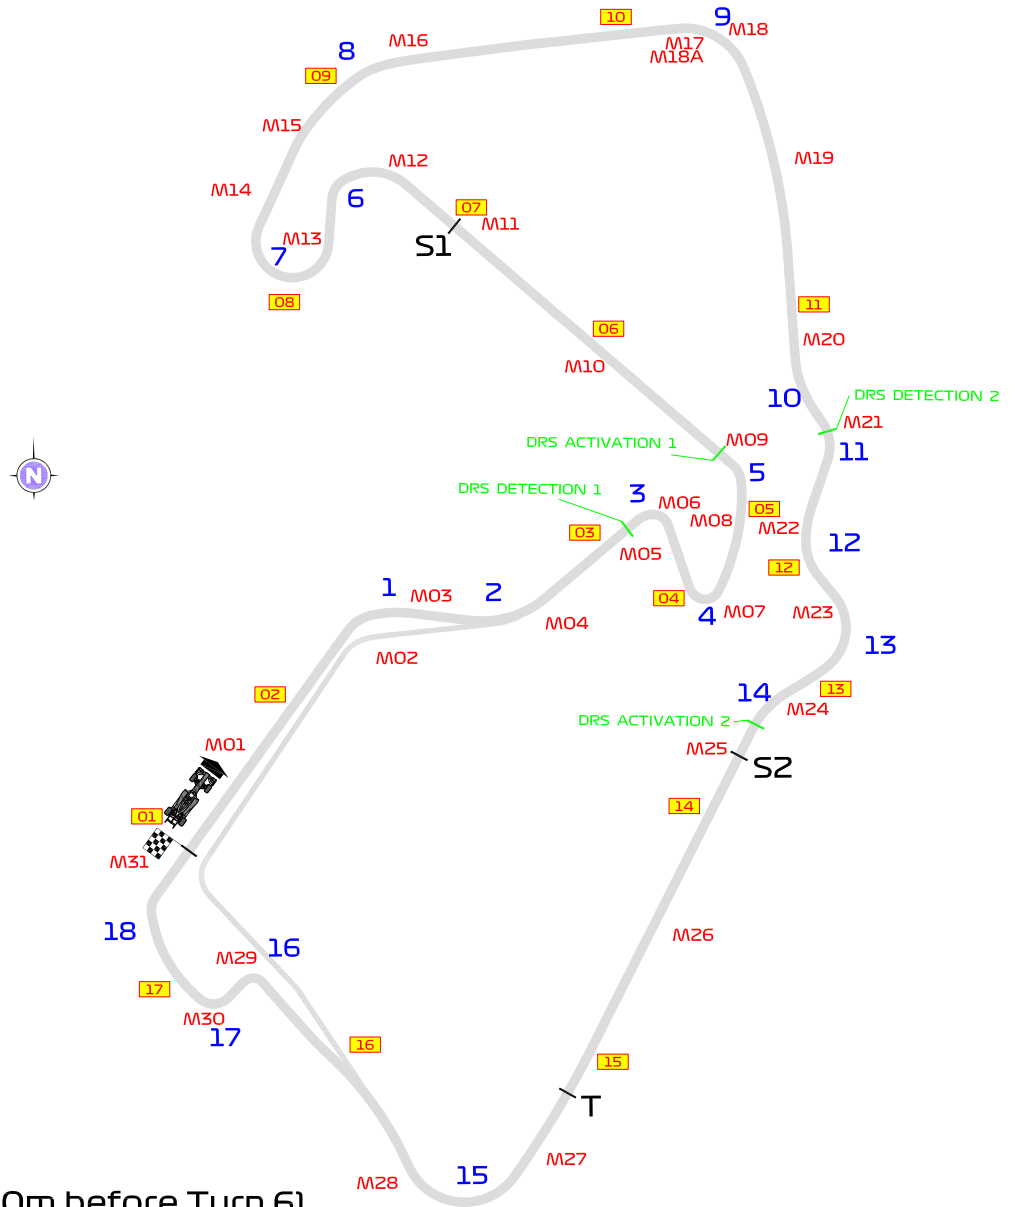

FIA FORMULA 1 WORLD CHAMPIONSHIP

2024 BRITISH GRAND PRIX

05 - 07 July 2024

From	The FIA Formula One Race Director	Document	4
To	All Teams, All Officials	Date	04 July 2024
		Time	15:13

Title Event Notes - Circuit Map, Pit Lane Drawing and Red Zones
Description Event Notes - Circuit Map, Pit Lane Drawing and Red Zones
Enclosed Event Notes - Circuit Map, Pit Lane Drawing and Red Zones.pdf

Niels Wittich

The FIA Formula One Race Director

FORMULA 1 QATAR AIRWAYS BRITISH GRAND PRIX 2024 - Silverstone

Circuit Map

- Start Line
- Control Line
- S1 Sector 1 (110m before Turn 6)
- S2 Sector 2 (50m after Turn 14)
- T Speed Trap (140m before Turn 15)
- DRS Detection1 (25m before Turn 3)
- DRS Detection2 (Turn 11)
- DRS Activation1 (30m after Turn 5)
- DRS Activation2 (Turn 14)
- 15 Corner Numbers
- M22 Marshal Post
- 22 FIA Marshal Light No.

Circuit Centreline Length = 5.891km

FIA FORMULA 1 WORLD CHAMPIONSHIP

2024 BRITISH GRAND PRIX

PIT LANE DRAWING

4 July 2024

V1

41	40	39	38	37	36	35	34		33	32	31	30	29	28	27	26		25	24	23	22	21	20	19	18	17	16		15	14	13	12	11	10	09	08	07	06	05	04	03	02	01		
FOM	FOM	ASTON MARTIN	ASTON MARTIN	ASTON MARTIN	RACING BULLS	RACING BULLS	RACING BULLS		MCLAREN	MCLAREN	MCLAREN	FERRARI	FERRARI	FERRARI	APEX	APEX		MERCEDES	MERCEDES	MERCEDES	RED BULL	RED BULL	RED BULL	ALPINE	ALPINE	ALPINE	PIRELLI		SAUBER	SAUBER	SAUBER	HAAS	HAAS	HAAS	WILLIAMS	WILLIAMS	WILLIAMS	FIA	FIA	FIA	FIA	FOM	FOM		
		• ASTON			• RAB				• MCLAREN			• FERRARI						• MERCEDES			• RED BULL			• ALPINE			• SAUBER			• HAAS			• WILLIAMS												
FAST LANE																																													
																																					DESIGNATED AREA								

Drawing Title	Red Zone		
Drawing Number	U:\...DRAWINGS\2024\BRITAIN\REDZONE.24		
Drawn	Date	Scale	Rev
AC	23/06/2024	NTS	