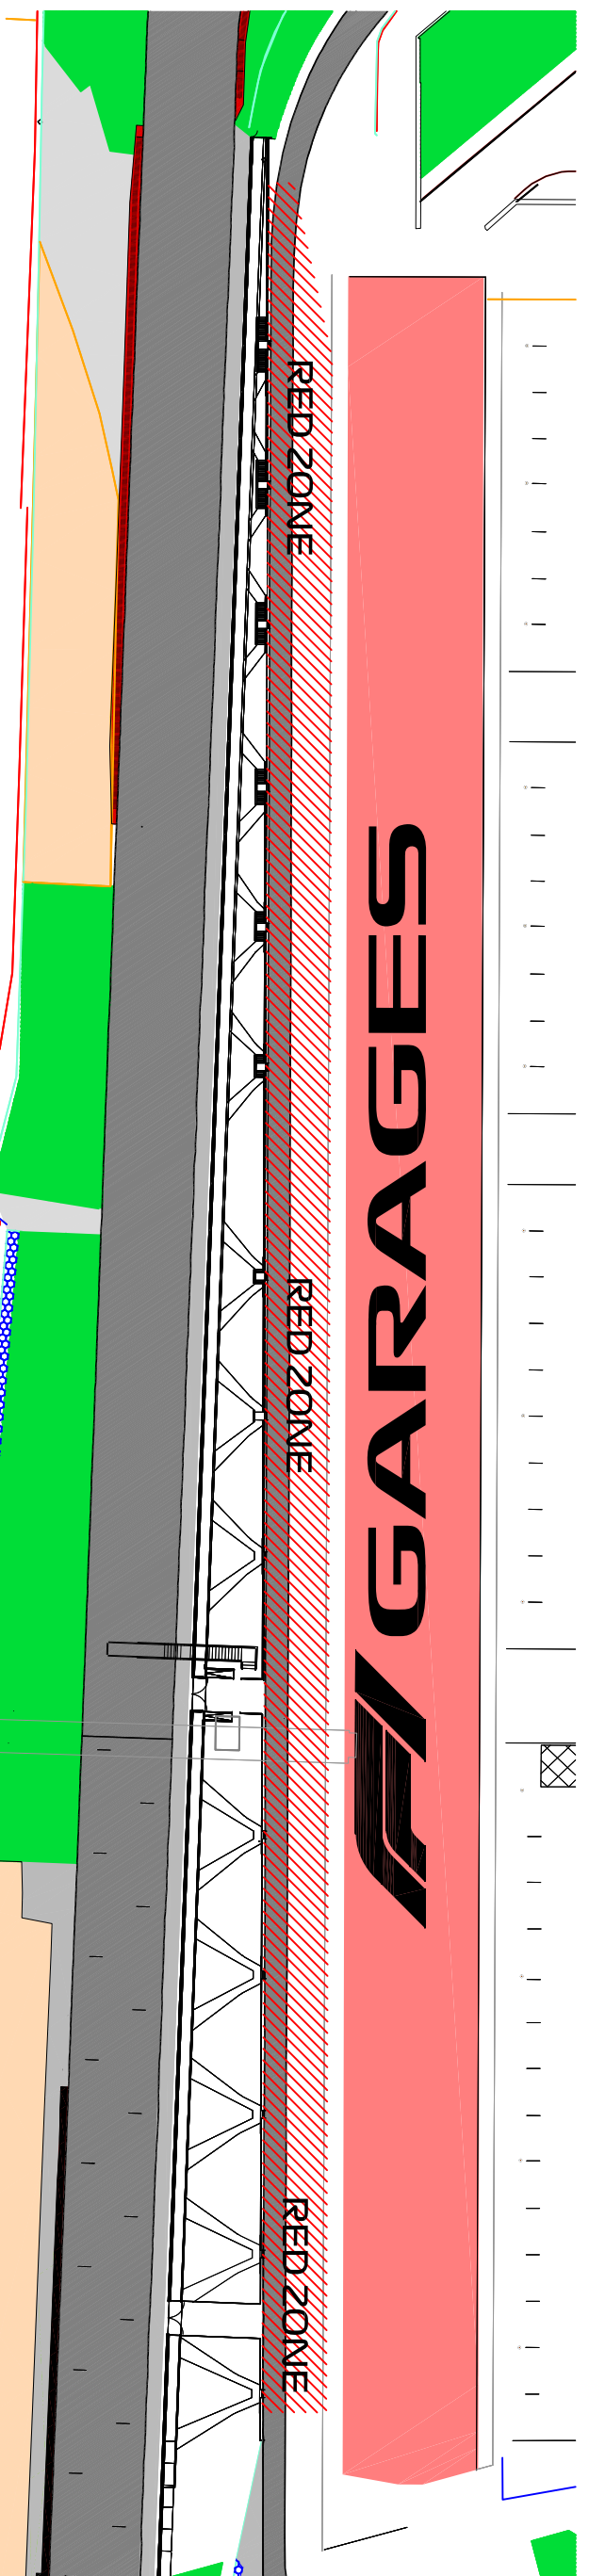

FORMULA 1 QATAR AIRWAYS BRITISH GRAND PRIX 2024 - Silverstone

PHOTOGRAPHERS EXCLUSION RED ZONE

**FORMULA 1 QATAR AIRWAYS
BRITISH GRAND PRIX 2024**
SILVERSTONE CIRCUIT
SILVERSTONE, GREAT BRITAIN

ROUND 12
JUL
05-07

Drawing Title	Red Zone		
Drawing Number	U:\...DRAWINGS\2024\BRITAIN\REDZONE.24		
Drawn	Date	Scale	Rev
AC	23/06/2024	NTS