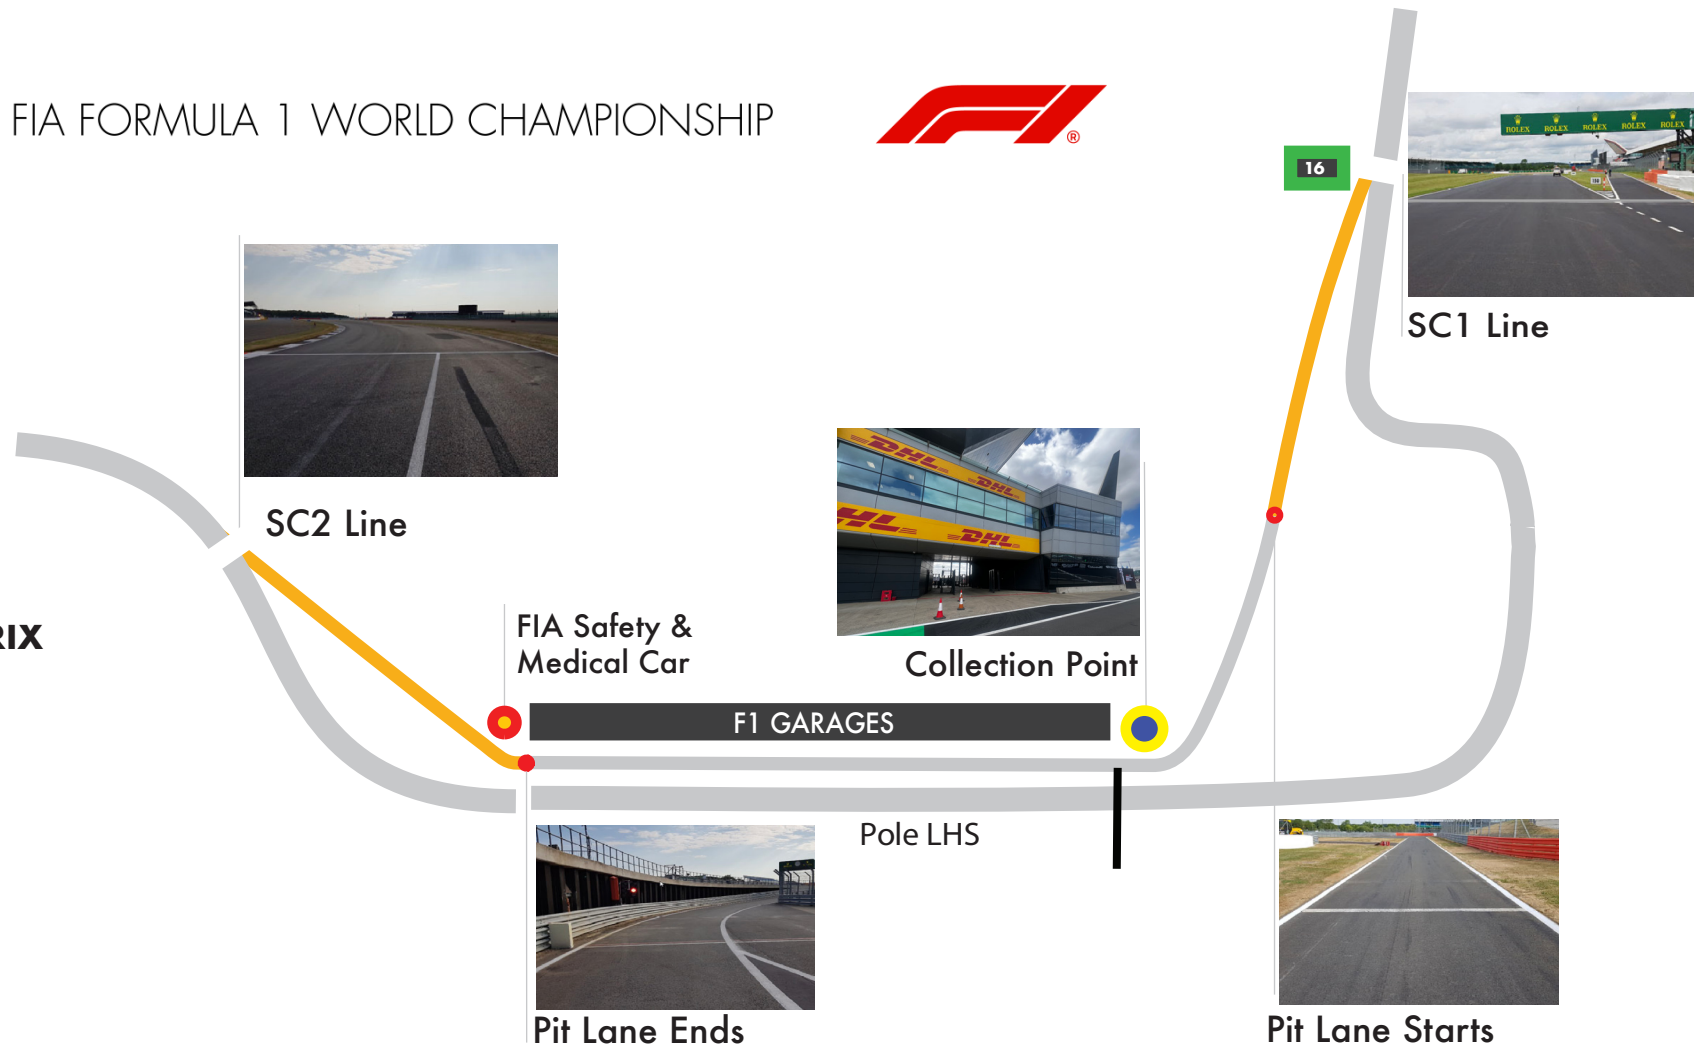

FIA FORMULA 1 WORLD CHAMPIONSHIP

2024 BRITISH GRAND PRIX

05 - 07 July 2024

From	The FIA Formula One Race Director	Document	4
To	All Teams, All Officials	Date	04 July 2024
		Time	15:13

Title Event Notes - Circuit Map, Pit Lane Drawing and Red Zones
Description Event Notes - Circuit Map, Pit Lane Drawing and Red Zones
Enclosed Event Notes - Circuit Map, Pit Lane Drawing and Red Zones.pdf

Niels Wittich

The FIA Formula One Race Director

FORMULA 1 QATAR AIRWAYS BRITISH GRAND PRIX 2024 - Silverstone

Circuit Map

- Start Line
- Control Line
- S1 Sector 1 (110m before Turn 6)
- S2 Sector 2 (50m after Turn 14)
- T Speed Trap (140m before Turn 15)
- DRS Detection1 (25m before Turn 3)
- DRS Detection2 (Turn 11)
- DRS Activation1 (30m after Turn 5)
- DRS Activation2 (Turn 14)
- 15 Corner Numbers
- M22 Marshal Post
- 22 FIA Marshal Light No.

Circuit Centreline Length = 5.891km

FIA FORMULA 1 WORLD CHAMPIONSHIP

2024 BRITISH GRAND PRIX

PIT LANE DRAWING

4 July 2024

V1

41	40	39	38	37	36	35	34		33	32	31	30	29	28	27	26		25	24	23	22	21	20	19	18	17	16		15	14	13	12	11	10	09	08	07	06	05	04	03	02	01		
FOM	FOM	ASTON MARTIN	ASTON MARTIN	ASTON MARTIN	RACING BULLS	RACING BULLS	RACING BULLS		MCLAREN	MCLAREN	MCLAREN	FERRARI	FERRARI	FERRARI	APEX	APEX		MERCEDES	MERCEDES	MERCEDES	RED BULL	RED BULL	RED BULL	ALPINE	ALPINE	ALPINE	PIRELLI		SAUBER	SAUBER	SAUBER	HAAS	HAAS	HAAS	WILLIAMS	WILLIAMS	WILLIAMS	FIA	FIA	FIA	FIA	FOM	FOM		
		• ASTON			• RAB				• MCLAREN			• FERRARI						• MERCEDES			• RED BULL			• ALPINE			• SAUBER			• HAAS			• WILLIAMS												
FAST LANE																																													
																																					DESIGNATED AREA								

FORMULA 1 QATAR AIRWAYS BRITISH GRAND PRIX 2024 - Silverstone

PHOTOGRAPHERS EXCLUSION RED ZONE

**FORMULA 1 QATAR AIRWAYS
BRITISH GRAND PRIX 2024**
SILVERSTONE CIRCUIT
SILVERSTONE, GREAT BRITAIN

ROUND 12
JUL
05-07